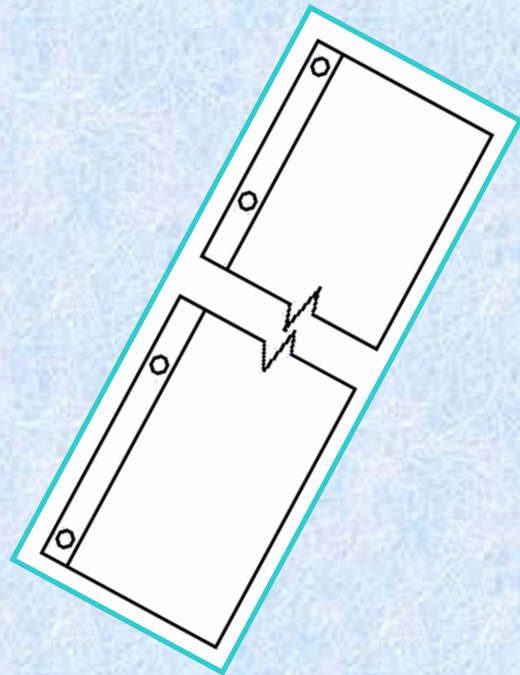

3528 Emery Street
Los Angeles, CA 90023

Ph: 323-262-4191

Fax: 800-637-8746

info@trimcobbw.com