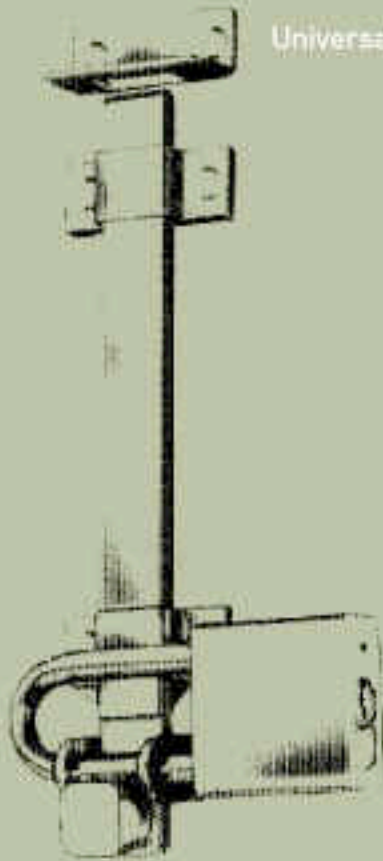

New From Trimco

Locked Closed

Locked Open

Universal Strike

Mortise Strike

Padlock
Not Furnished

3922L - Locking Heavy Duty Surface Bolt

- Accepts Padlock (Furnished by Buyer)
- Furnished with Surface and Mortise Strike
- Furnished with Torx Screws for security
- Available in Steel and Stainless Steel, and all standard finishes
- Custom Lengths to Order

 **Trimco**
INNOVATIVE HARDWARE