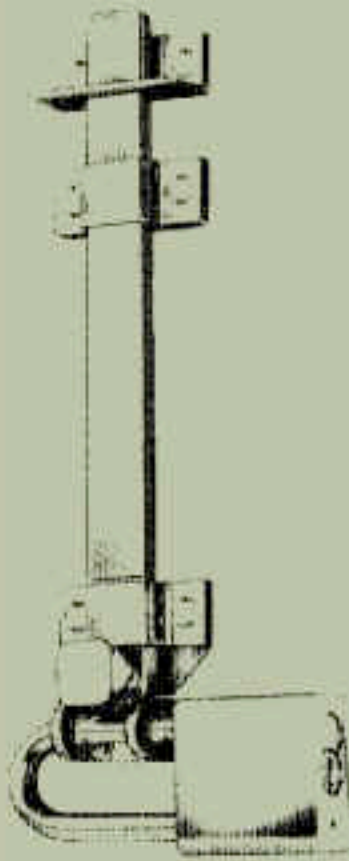

New From Trimco

Locked Closed

Locked Open

Universal Strike

Mortise Strike

Padlock
Not Furnished

3922L - Locking Heavy Duty Surface Bolt

- Accepts Padlock (Furnished by Buyer)
- Furnished with Surface and Mortise Strike
- Furnished with Torx Screws for security
- Available in Steel and Stainless Steel, and all standard finishes
- Custom Lengths to Order

 **Trimco**
INNOVATIVE HARDWARE