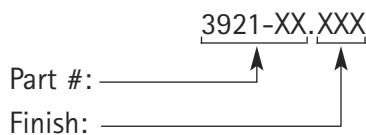

How to Order:

INDEX

Miscellaneous Hardware

- Door Knockers
  - Salerno 2
  - Veneto 3
- Door Bell Buttons
  - Salerno 2
  - Veneto 3
- Door Stops
  - Wall Mounted 4
  - Floor Mounted 5
  - Wall Mounted Bumper 5
- Door Bolt 6