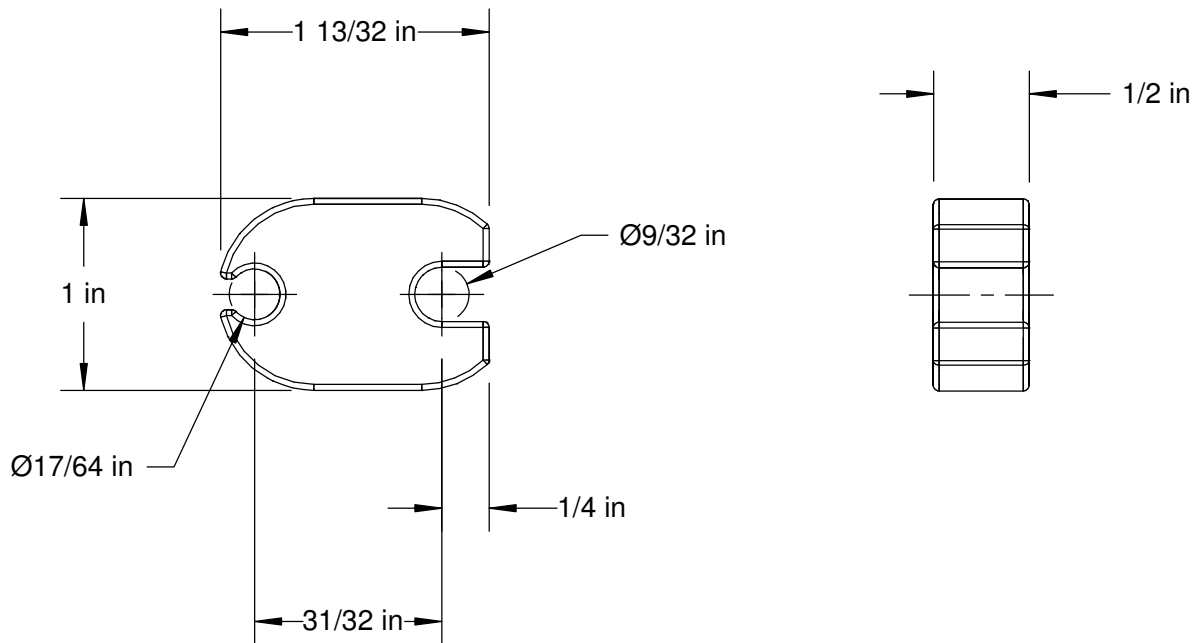

TEMPLATE NO.

17098

3825 Emery Street  
PO Box 23277  
Los Angeles, CA 90023-0277  
(323) 262-4191  
www.trimcobbw.com

PRODUCT

1211CL  
CARPET RISER

NOTE: This template is provided for use only on the job for which it was requested. Trimco reserves the right to make design changes without notice. Trimco will not be responsible for errors or damage caused by the use of out-of-date templates.