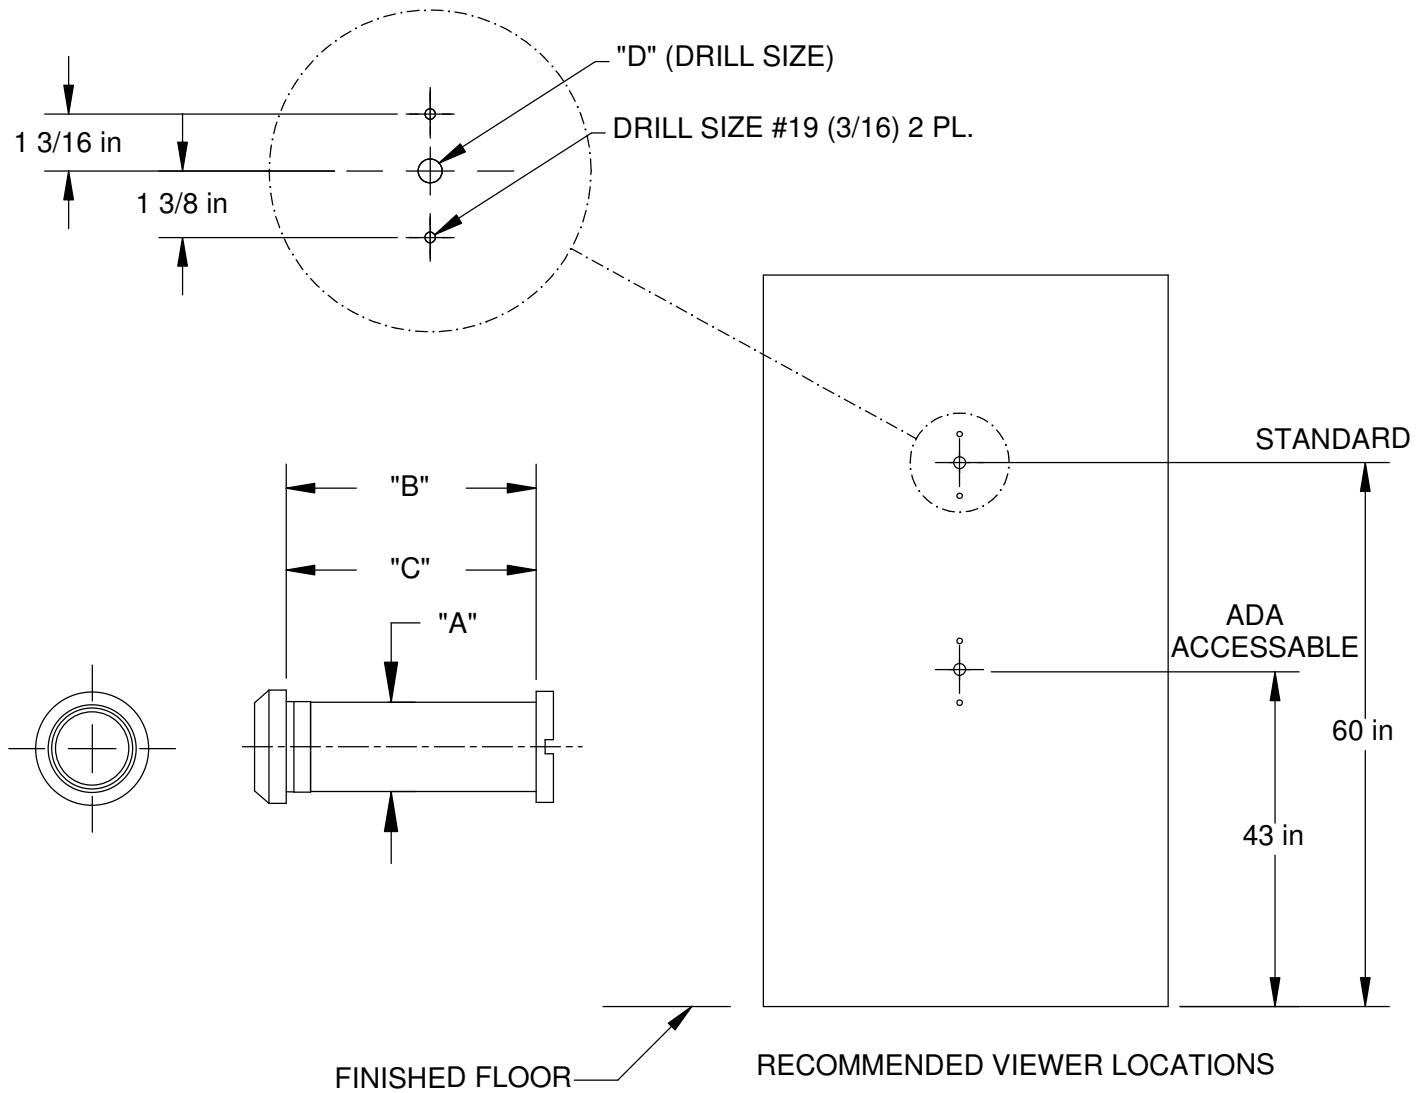

DATE

3/08/05

TEMPLATE NO.

17240
2 OF 2

3825 Emery Street
PO Box 23277
Los Angeles, CA 90023-0277
(323) 262-4191
www.trimcobbw.com

PRODUCT

620V, 620VL, 620VU,
620V-1, 620VU-1
DOOR KNOCKER

KNOCKER P/N	VIEWER P/N	A	B	C	D
620V	975	15/32" DIA	1 17/64" MIN	2 1/8" MAX	1/2" DIA
620VL	975L	15/32" DIA	1 1/2" MIN	2 1/2" MAX	1/2" DIA
620VU	975U	15/32" DIA	1 1/2" MIN	2 1/8" MAX	1/2" DIA
620V-1	976	17/32" DIA	1 3/8" MIN	2 1/8" MAX	9/16" DIA
620VU-1	976U	17/32" DIA	1 3/8" MIN	2 1/8" MAX	9/16" DIA