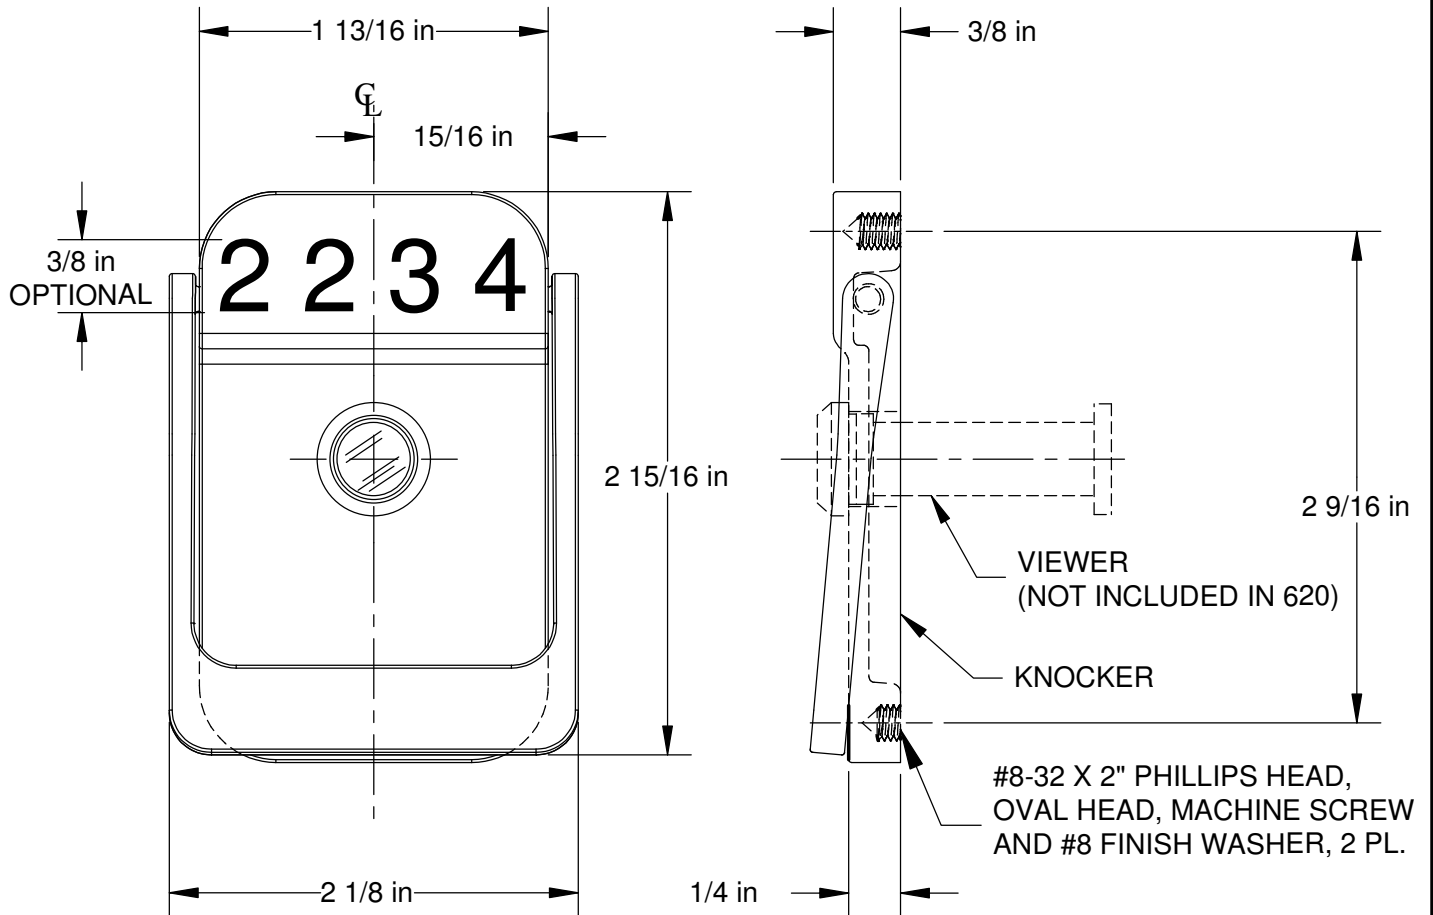

TEMPLATE NO.

17240
1 OF 2

3825 Emery Street
PO Box 23277
Los Angeles, CA 90023-0277
(323) 262-4191
www.trimcobbw.com

PRODUCT

620V, 620VL, 620VU,
620V-1, 620VU-1
DOOR KNOCKER

NOTE:

DIMENSIONS ARE BASED ON PHYSICAL SAMPLE.
SINCE THIS PRODUCT IS A FORGED PIECE, SOME DIMENSIONS
WILL HAVE SLIGHT DIFFERENCES.

DATE

3/08/05

TEMPLATE NO.

17240
2 OF 2

3825 Emery Street
PO Box 23277
Los Angeles, CA 90023-0277
(323) 262-4191
www.trimcobbw.com

PRODUCT

620V, 620VL, 620VU,
620V-1, 620VU-1
DOOR KNOCKER

KNOCKER P/N	VIEWER P/N	A	B	C	D
620V	975	15/32" DIA	1 17/64" MIN	2 1/8" MAX	1/2" DIA
620VL	975L	15/32" DIA	1 1/2" MIN	2 1/2" MAX	1/2" DIA
620VU	975U	15/32" DIA	1 1/2" MIN	2 1/8" MAX	1/2" DIA
620V-1	976	17/32" DIA	1 3/8" MIN	2 1/8" MAX	9/16" DIA
620VU-1	976U	17/32" DIA	1 3/8" MIN	2 1/8" MAX	9/16" DIA