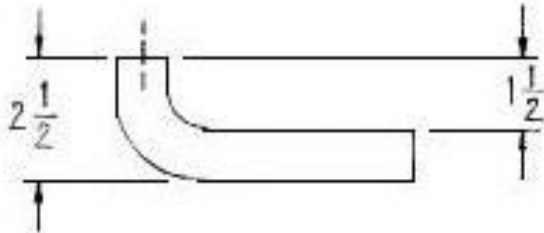

NOTES:

1. SEE MOUNTING METHODS.

REVISIONS

LTR	DESCRIPTION	DATE	CHECKED

5/16-18 THD.

Trimco / BBW
 Hange Wire Manufacturing Company, Inc.
 3528 Emery Street, P.O. Box 23277
 Los Angeles, CA 90023, USA

SCALE

DRAWN BY T.A. 6-21-95

TITLE 1390
 MASTERPIECE PULL

PART NO

DWG. NO. 114B4