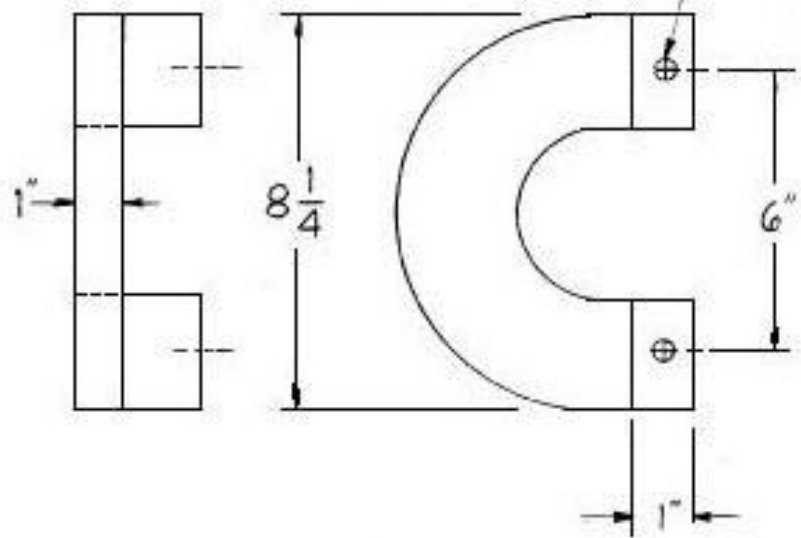

NOTES:

1. SEE MOUNTING METHODS.

REVISIONS

LTR	DESCRIPTION	DATE	CHECKED

5/16-18 THD.

Trimco / BBW
 Hange Wire Manufacturing Company, Inc.
 3528 Emery Street, P.O. Box 23277
 Los Angeles, CA 90023, USA

SCALE

DRAWN BY T.A. 6-21-95

TITLE 1390
 MASTERPIECE PULL

PART NO

DWG. NO. 114B4