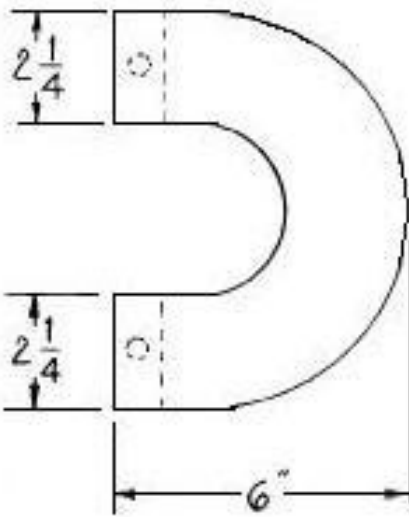

NOTES:

1. SEE MOUNTING METHODS.

REVISIONS

LTR	DESCRIPTION	DATE	CHECKED

5/16-18 THD.

Trimco / BBW
 Hange Wire Manufacturing Company, Inc.
 3528 Emery Street, P.O. Box 23277
 Los Angeles, CA 90023, USA

SCALE

DRAWN BY T.A. 6-21-95

TITLE 1390
 MASTERPIECE PULL

PART NO

DWG. NO. 114B4